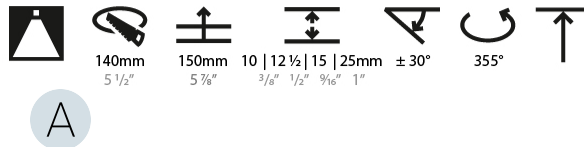

ELECTRICAL

Lamp Type: LED (Zhaga Standard)
Input Wattage (W): 28.6
Total Output Wattage (W): 26.4
Dimming: Tri-Mode (Non-Dimming and Phase Dimming (120Vac only) and 0-10V Dimming)
Driver Included: No
Driver Location: Recessed Housing
Driver Type: Constant Current - Universal
Driver Class: Class 2
Housing: See components
Input Voltage (V): 120 - 277
Constant Current (MA): 700

LED

Number of LEDs: 1
Color Temperature (°K): 2700 / 3000 / 3500 / 4000
Max. Delivered Lumen (lm): 2030 / 2080 / 2185 / 2230
Nominal Lumen (lm): 3210 / 3290 / 3459 / 3530
CRI: >90 CRI
Efficiency (%): 63.1 / 61.5 / 63.2
Lamp Life (hrs): 50000
Upon Request: RGB-W Tunable White Special Color Temperature Special LED

OPTICAL

Reflector°: 20 / 25 / 40
Adjustability: Rotational 355°; Tilt 30°
Upon Request: Special Beam Angles

RATINGS AND CERTIFICATIONS

Zaneen Group Inc. © 2024, T 1800-388-3382, F 416-247-9319, www.zaneen.com
Certified By: Certified for North American Standards
Available for International specifications by adding "INT" at the end of the existing Model #. For assistance on 'custom' specifications, contact zteam@zaneen.com.
IP Rating: IP20
If a conflict occurs to supply the best product, we reserve the right to change specifications or materials without notice. The most recent specification sheets are found at zaneen.com