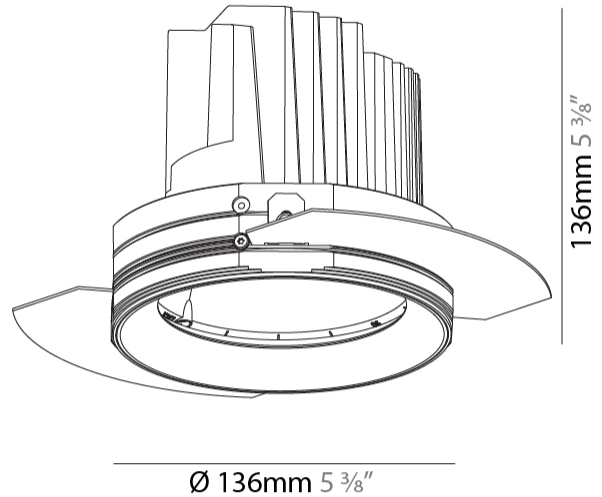

ELECTRICAL

Lamp Type: LED (Zhaga Standard)
Input Wattage (W): 28.6
Total Output Wattage (W): 26.4
Dimming: Tri-Mode (Non-Dimming and Phase Dimming (120Vac only) and 0-10V Dimming)
Driver Included: No
Driver Location: Recessed Housing
Driver Type: Constant Current - Universal
Driver Class: Class 2
Housing: See components
Input Voltage (V): 120 - 277
Constant Current (MA): 700

LED

Number of LEDs: 1
Color Temperature (°K): 2700 / 3000 / 3500 / 4000
Max. Delivered Lumen (lm): 2030 / 2080 / 2185 / 2230
Nominal Lumen (lm): 3210 / 3290 / 3459 / 3530
CRI: >90 CRI
Efficiency (%): 63.1 / 61.5 / 63.2
Lamp Life (hrs): 50000
Upon Request: RGB-W Tunable White Special Color Temperature Special LED

OPTICAL

Reflector°: 20 / 25 / 40
Adjustability: Rotational 355°; Tilt 30°
Upon Request: Special Beam Angles

RATINGS AND CERTIFICATIONS

Zaneen Group Inc. © 2024, T 1800-388-3382, F 416-247-9319, www.zaneen.com
Certified By: Certified for North American Standards
Available for International specifications by adding "INT" at the end of the existing Model #. For assistance on 'custom' specifications, contact zteam@zaneen.com.
IP Rating: IP20
If a conflict occurs to supply the best product, we reserve the right to change specifications or materials without notice. The most recent specification sheets are found at zaneen.com